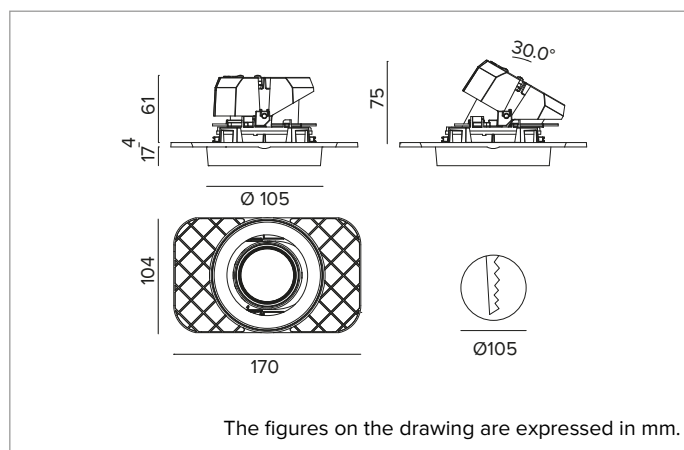

1T8736ELTR | CTEVO ARCHITECTURAL 105

Adjustable recessed LED projector in a trimless version

		4000K	H(m)	D(m)	E _{max} (lx)
		Ra90		48°	
		Fixture Power	20W	1	0.88 3360
		Source Flux	2451lm	2	1.77 840
		Fixture Flux	1878lm	3	2.65 373
		Efficacy	93lm/W	4	3.53 210
TS1308	I _{max} =1378cd/klm	I _{max}	3379cd	5	4.41 134

Optic: REFLECTOR

Beam angles: MWFL

Optical efficiency: 77%

Fixture flux: 1878lm

Luminous efficacy: 93lm/W

Photobiological safety: Compliant with RG1 low risk group

MECHANICAL CHARACTERISTICS

Die-cast white painted anodised aluminium body and dissipator. White colour cover. The optical unit can be adjusted up to 30° on the vertical plane with a mechanical beam locking system and a graduated scale, and 358° on the horizontal plane. Trimless version with a load-bearing element for installation and finishing in plasterboard.

Colour and finish: Plaster white

Weight: 0.61Kg

Version: TRIMLESS

Degree of protection: IP20 for recessed part

Degree of protection: IP40 for exposed part

ELECTRICAL CHARACTERISTICS

Integrated electronic ON-OFF driver.