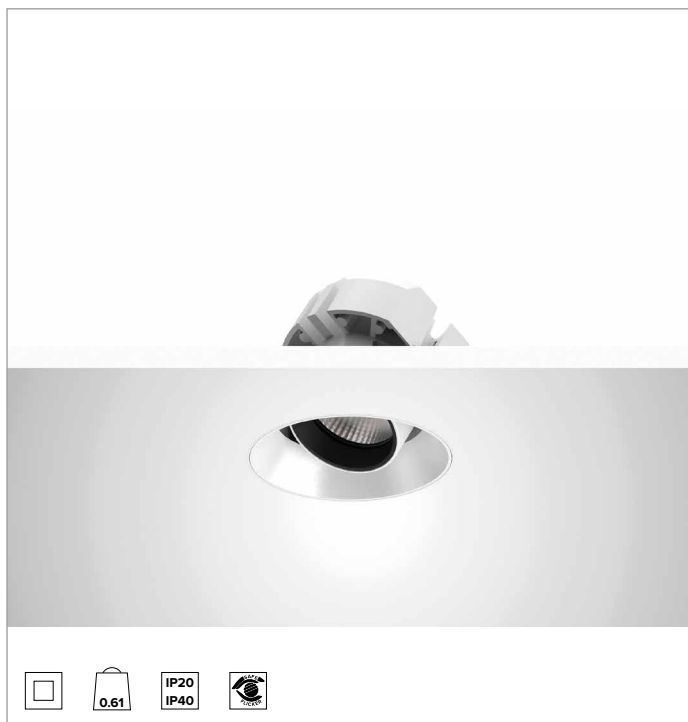

1T8736ELTR | CTEVO ARCHITECTURAL 105

Adjustable recessed LED projector in a trimless version

		4000K	H(m)	D(m)	E _{max} (lx)
		Ra90		48°	
		Fixture Power	20W	1	0.88 3360
		Source Flux	2451lm	2	1.77 840
		Fixture Flux	1878lm	3	2.65 373
		Efficacy	93lm/W	4	3.53 210
TS1308	I _{max} =1378cd/klm	I _{max}	3379cd	5	4.41 134

CCT nominal: 4000K

Lifetime (L80/B10): >50000h tq +25°C

ILLUMINOTECHNICAL CHARACTERISTICS

MWFL - precision optics with a black silicone cut off ring. Version with a convex faceted highly reflective anodised aluminium reflector and a holographic diffusion filter. UGR<19 (EN 12464-1).

Optic: REFLECTOR

Beam angles: MWFL

Optical efficiency: 77%

Fixture flux: 1878lm

Luminous efficacy: 93lm/W

Photobiological safety: Compliant with RG1 low risk group

MECHANICAL CHARACTERISTICS

Die-cast white painted anodised aluminium body and dissipator. White colour cover. The optical unit can be adjusted up to 30° on the vertical plane with a mechanical beam locking system and a graduated scale, and 358° on the horizontal plane. Trimless version with a load-bearing element for installation and finishing in plasterboard.

Colour and finish: Plaster white

Weight: 0.61Kg

Version: TRIMLESS

Degree of protection: IP20 for recessed part

Degree of protection: IP40 for exposed part

ELECTRICAL CHARACTERISTICS

Integrated electronic ON-OFF driver.